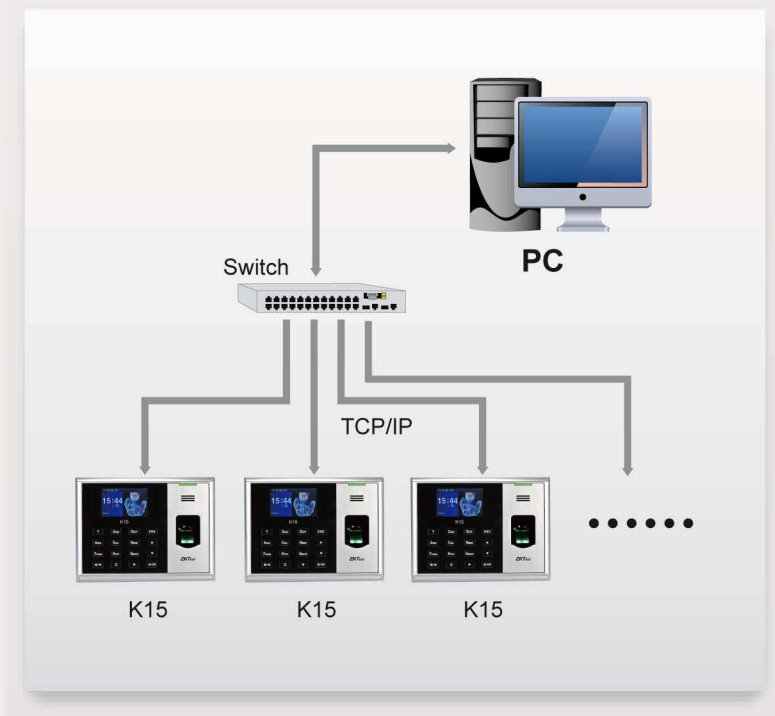

K15

Fingerprint Time Attendance Terminal

Introduction

K15 is an innovation biometric fingerprint reader for Time & Attendance applications, offering unparalleled performance using an advanced algorithm for reliability, precision and excellent matching speed. The 2.8 inch TFT can display more information vividly, including fingerprint image quality and verification result etc. TCP/IP communication is standard and make sure the data transmission between terminal and PC can be easily done within several seconds, it is the best choice for small chain stores.

Specifications:

Fingerprint Capacity	500
ID/Mifare Card Capacity	500 (Optional)
Record Capacity	100,000
User Capacity	500
Display	2.8-inch TFT Screen
Communication	TCP/IP,USB-Host
Standard Functions	Work Code, SMS, DST, Scheduled-bell, Self-Service Query, Automatic Status Switch, T9 Input
Software	ZKTime 5.0
Power Supply	DC15V 0.8A
Verification Speed	≤0.5 Sec.
Operating Temp.	0°C- 45°C
Operating Humidity	20%-80%
Dimension	180.0*135.0*37.0mm (Length*Width*Thickness)
Net Weight	0.7kg

Configuration:

Features:

- * TCP/IP, USB Host
- * Color TFT screen with GUI Interface for easy for ease of use
- * Built-in latest fingerprint algorithm
- * Multi Languages
- * Function keys to select the IN or Out status of the punches