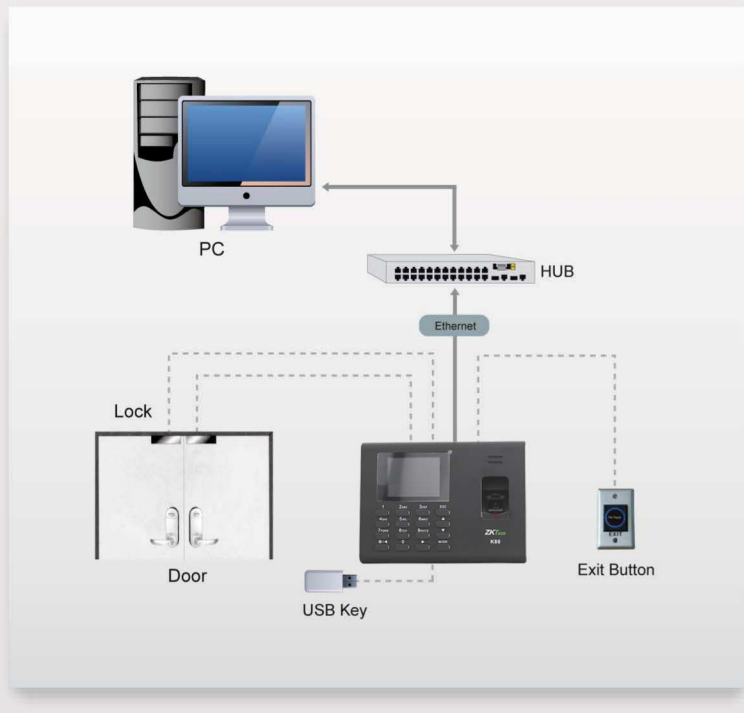

You can use Excel; you can be an excellent workforce management manager!

K80 Fingerprint Time Attendance Terminal

Introduction

K80 is a 2.8-inch TFT screen Time Attendance & Simple Access Control Terminal. It has interfaces for third party electric lock and exit button. TCP/IP and USB Host make data management extremely easy. Most importantly, the built-in backup battery can eliminate the trouble of power-failure. With elegant appearance and reliable quality, you can get the best from it.

Features:

- TCP/IP, USB -host
- Built-in battery
- Simple access control or external bell
- Multi languages
- SSR report in excel forms

Configuration:

Specifications:

Fingerprint Capacity	2000
ID Card Capacity	1000
Record Capacity	80,000
Display	2.8-inch TFT Screen
Communication	TCP/IP, USB Host
Standard Functions	Work Code, SMS, DST, Self-Service Query, Automatic Status Switch, Scheduled-bell, T9 Input, 9 Digit User ID, Built-in Battery, Simple Access Control or External Bell
Power Supply	DC 12V 1.5A
Verification Speed	≤0.5 Sec.
Operating Temp.	0°C - 45°C
Operating Humidity	20%-80%
Dimension	184*136*37.6(Length*Width*Thickness)