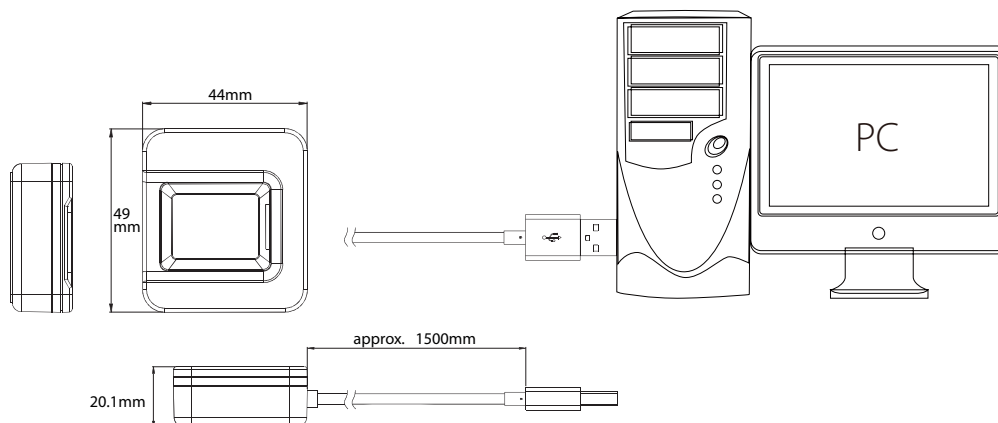

Specifications

Model Name	SLK20R
Material	Optical
CPU	280MHz DSP
Flash	32 MB
SoC	RTOS[image out only]
Image Quality	2 million pixels CMOS
Encrypted Fingerprint Data	YES
Sunlight Operation	Yes, Dark field and Automatic Gain / Exposure
Water Splash	YES
Dry, Wet, or Rough Fingerprints	Work well
Power Consumption	5V:200mA Scanning;5V:60mA idle (waiting for finger)
Live Fingerprint Detection	YES
LED	White
Product Certifications	FCC, CE, RoHS, PIV
Power Voltage	5V (USB)
Power Current	200mA
Communication	USB 2.0 / USB1.1
Interface Socket	USB Type A
Image Resolution	1000~500 dpi
Effective Collecting Area	20.32 * 15.24 mm (FAP20)
Collecting Area	23 * 16.5 mm
Image Size	400 * 300 pixel (FAP20)
Dimension	20.1 * 44 * 49mm (L*W*H)
Image Format	RAW, BMP, JPG
Template	ZKFinger V10.0 ; ISO2-19794 ; ANSI378-
Template Size	4 -1KB (ZKFinger V1568);(10.0 B (ISO 2-19794)
Gray Level	256
Weight	0.12kg
Operating Environment	20- °C ~ 50+ °C; %90 r.h.

Configuration

ZKTECO CO.,LTD.
E-mail: sales@zkteco.com
www.zkteco.com

© Copyright 2017. ZKTECO CO.,LTD. ZKTeco Logo is a registered trademark of ZKTeco or a related company. All other product and company names mentioned are used for identification purposes only and may be the trademarks of their respective owners. All specifications are subject to change without notice. All rights reserved.